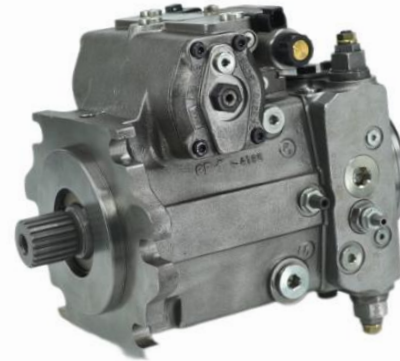

# *Hydraulic parts*

[www.yahehydraulics.com](http://www.yahehydraulics.com)

- HYDRAULIC PUMP ASSY 03-04
- HYDRAULIC MOTOR ASSY 04-05
- MIXER REDUCER/GEARBOX 05-06

REXROTH HYDRAULIC PUMP

A2FO10/12/16/23/28/32/45/56/63/  
80/90/107/125

REXROTH HYDRAULIC PUMP

A4VG28/40/56/71/90/125/180

REXROTH HYDRAULIC PUMP

A4VTG71/90

REXROTH HYDRAULIC PUMP

A4VSO40/71/125/180/250/355

REXROTH HYDRAULIC PUMP

A7VO28/55/80/107/160

REXROTH HYDRAULIC PUMP

A10VSO18/28/45/71/100/140

REXROTH HYDRAULIC PUMP

A11V(L)O40/60/75/95/130/145/190/260

EATON HYDRAULIC PUMP

4623-552 5423-518 6423-279

SAUER DANFOSS HYDRAULIC PUMP

PV20/21/22/23/24/25/26/27 SPV2-033/052/070/089/119/166/227/334/

## REXROTH HYDRAULIC MOTOR

A6VE28/55/80/107/160