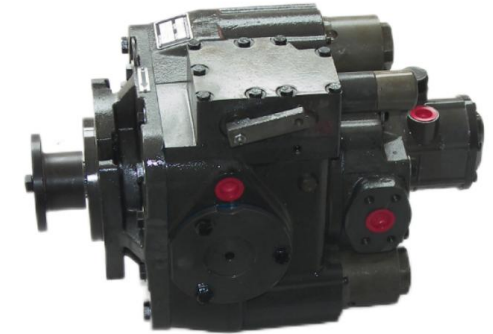

REXROTH HYDRAULIC PUMP

A4VG28/40/56/71/90/125/180

REXROTH HYDRAULIC PUMP

A4VTG71/90

REXROTH HYDRAULIC PUMP

A4VSO40/71/125/180/250/355

REXROTH HYDRAULIC PUMP

A7VO28/55/80/107/160

REXROTH HYDRAULIC PUMP

A10VSO18/28/45/71/100/140

REXROTH HYDRAULIC PUMP

A11V(L)O40/60/75/95/130/145/190/260

EATON HYDRAULIC PUMP

4623-552 5423-518 6423-279

SAUER DANFOSS HYDRAULIC PUMP

PV20/21/22/23/24/25/26/27 SPV2-033/052/070/089/119/166/227/334/

SAUER DANFOSS HYDRAULIC PUMP

PV90R42/55/75/100/130/180/250

REXROTH HYDRAULIC MOTOR

A2FE28/32/45/56/63/80/90/107/125/160

REXROTH HYDRAULIC MOTOR

A2FM10/12/16/23/28/32/45/56/63/80/90/107/125/160/180

## REXROTH HYDRAULIC MOTOR

A6VE28/55/80/107/160