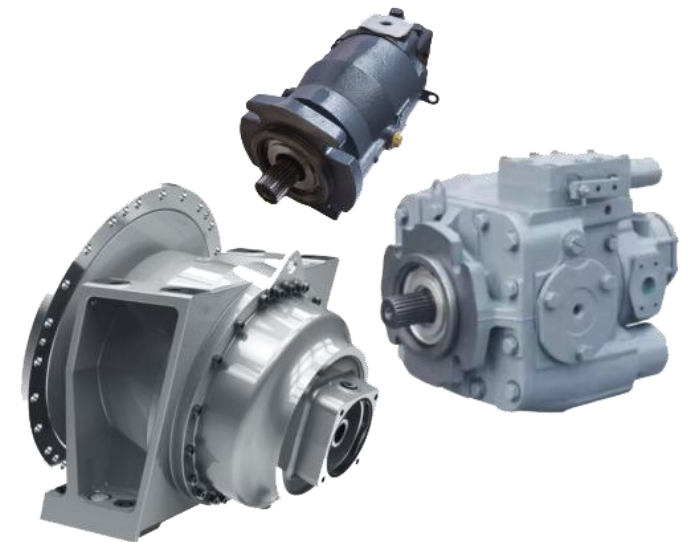

# *Hydraulic parts*

[www.yahehydraulics.com](http://www.yahehydraulics.com)

- HYDRAULIC PUMP ASSY 03-04
- HYDRAULIC MOTOR ASSY 04-05
- MIXER REDUCER/GEARBOX 05-06

REXROTH HYDRAULIC PUMP

A2FO10/12/16/23/28/32/45/56/63/  
80/90/107/125

REXROTH HYDRAULIC PUMP

A4VG28/40/56/71/90/125/180

REXROTH HYDRAULIC PUMP

A4VTG71/90

REXROTH HYDRAULIC PUMP

A4VSO40/71/125/180/250/355

REXROTH HYDRAULIC PUMP

A7VO28/55/80/107/160

REXROTH HYDRAULIC PUMP

A10VSO18/28/45/71/100/140

REXROTH HYDRAULIC PUMP

A11V(L)O40/60/75/95/130/145/190/260

EATON HYDRAULIC PUMP

4623-552 5423-518 6423-279

SAUER DANFOSS HYDRAULIC PUMP

PV20/21/22/23/24/25/26/27 SPV2-033/052/070/089/119/166/227/334/

## REXROTH HYDRAULIC MOTOR

A6VE28/55/80/107/160